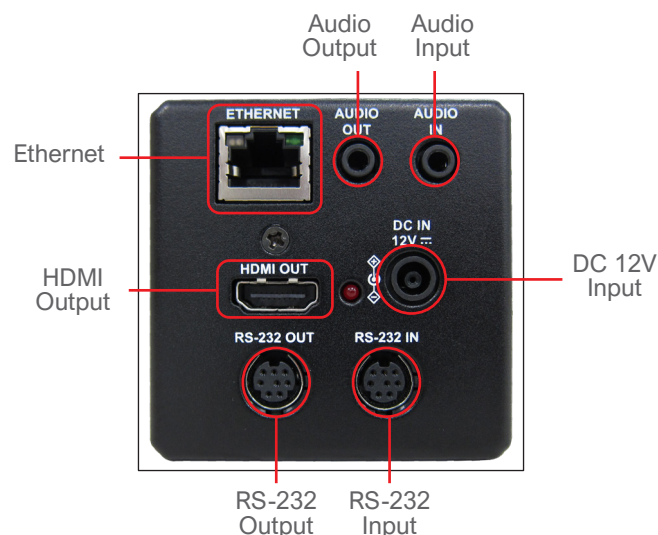

IP Streaming Format

Stream	1	2	3
Settings	H.265	H.264	H.264
Resolution	4K/1080p/720p	1080p/720p	640x360
Frame Rate	59.94 Hz	59.94/29.97	29.97
	50 Hz	50/25	25
Bit Rate	20000 kbps~2000 kbps	20000 kbps~2000 kbps	5000 kbps~512 kbps
Audio Transmission	AAC/G.711		
PoE+	Yes		

Product Specifications

Sensor	1/2.5" 8MP CMOS
Video Format	Resolution : 4K/1080p/720p Frame Rate : 59.94/50/29.97/25
Video Output (HD) Interface	HDMI 2.0, Ethernet
Optical Zoom	30x
Horizontal Viewing Angle	68°
Aperture	F1.6 ~ F3.4
Focal Length	4.6mm ~ 135mm
Shutter Speed	1/8 ~ 1/10,000 sec
Minimum Object Distance	1.5m (Wide/Tele)
Video S/N Ratio	> 50dB
Minimum Illumination	0.1 lux (F1.6, 50IRE, 30fps)
Focus System	Auto, Manual
Gain Control	Auto, manual
White Balance	Auto, manual
Exposure Control	Auto, manual
WDR	Yes
3D NR	Yes

Image Flip	Yes
Preset Positions	256
Multiple Video Stream	H.265 4K 59.94fps H.264 1080p 59.94fps H.264 640x360 29.97fps
Audio Compression Format	G.711 / AAC
Camera Control Interface	RS-232 / Ethernet
Camera Control Protocol	VISCA / PELCO D / ONVIF
Tally Light	Yes
PoE	PoE (IEEE802.3af)
Video Stream	RTSP / RTMP / RTMPS / MPEG-TS / SRT
Video Compression	H.265 / H.264
Audio in	Line In/Mic In, Phone Jack 3.5mm x1
Audio Out	Line Out, Phone Jack 3.5mm x1 Ethernet / HDMI
DC IN	12V +/- 20%
Power Consumption	Power On : 8.8W Standby : 2.4W
Weight	1 kg
Dimension	170 x 67 x 67 mm (6.7" x 2.6" x 2.6")

I/O CONNECTIONS