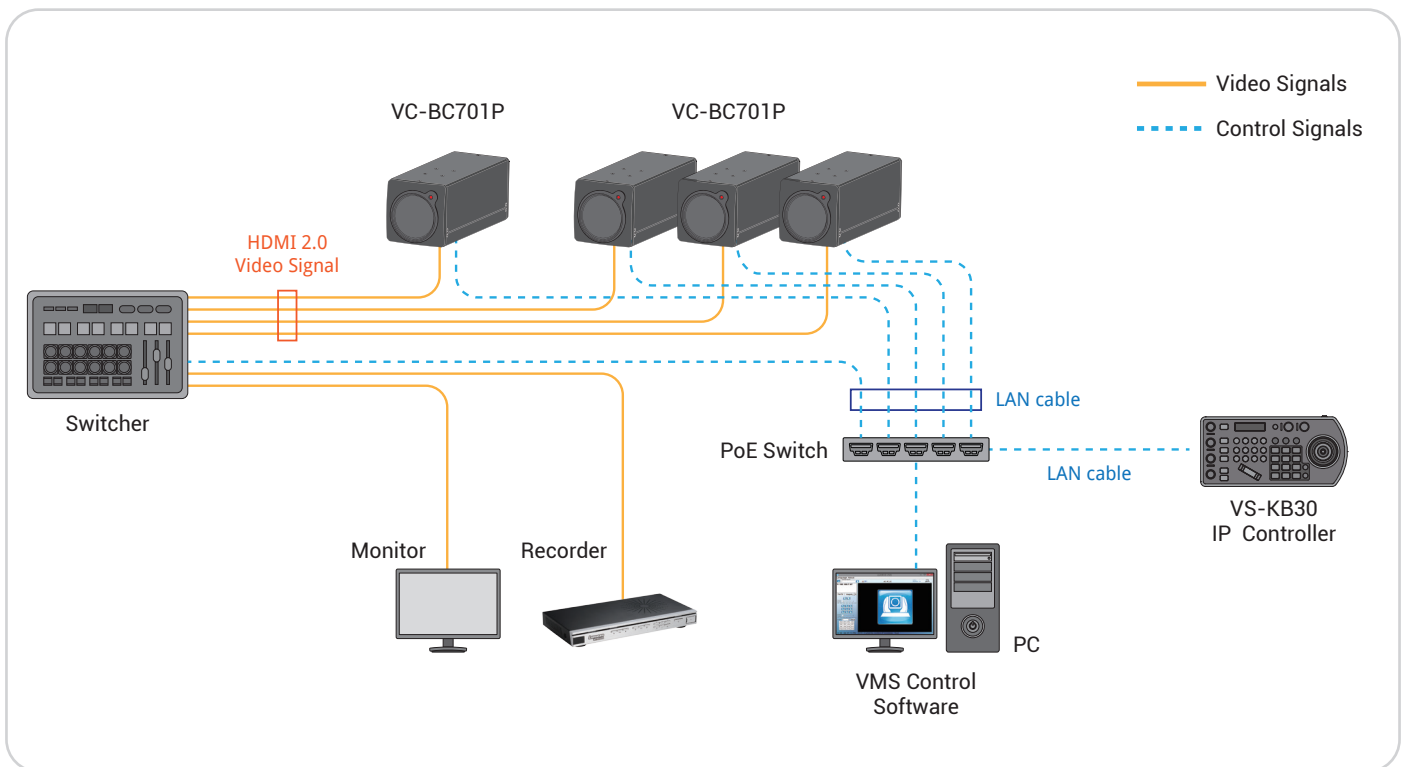

Multi-Camera Connection

Lumens®
Your Success...Our Passion!

www.MyLumens.com

Lumens Integration, Inc.
4116 Clipper Court
Fremont, CA, 94538
Phone : 888.542.3235
Fax : 510.252.1389

Lumens Europe
De Nayerstraat 17 9470
Denderleeuw Belgium
Phone : +32 473 58 38 95
Fax : +32 (0) 2 452 76 00