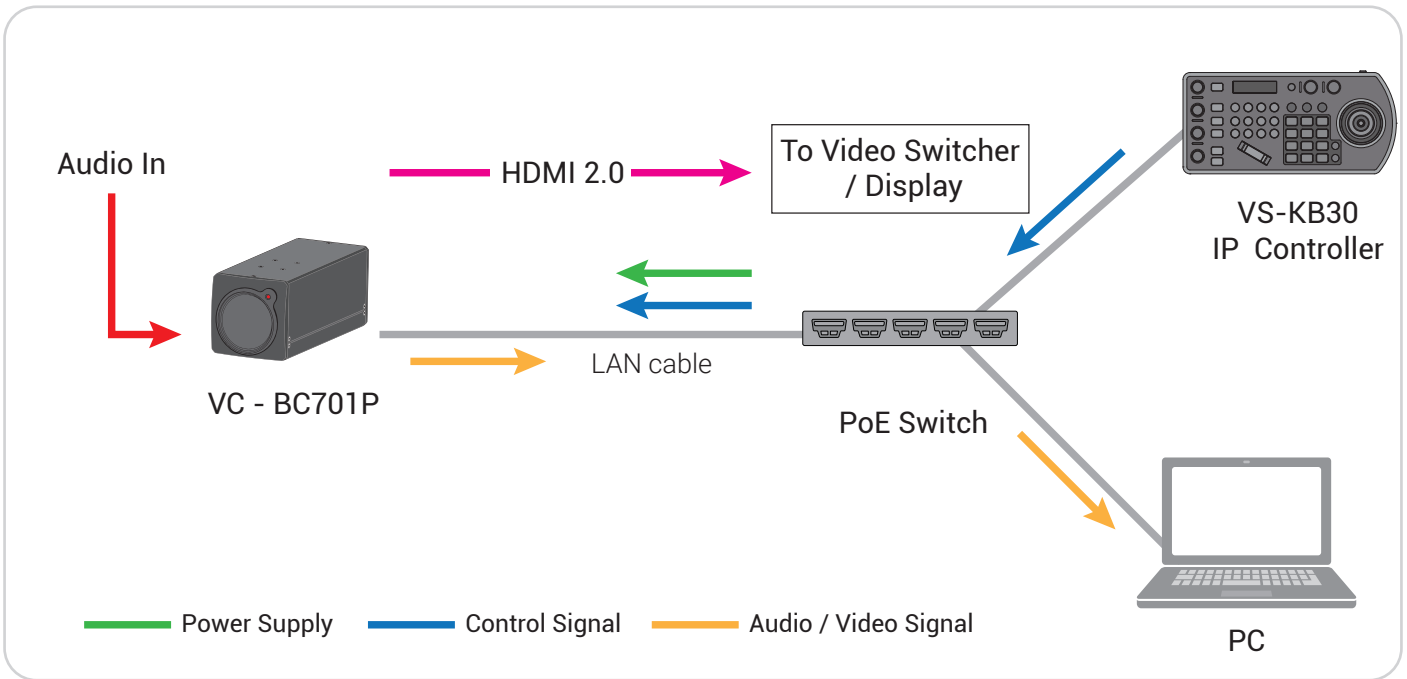

Single Camera Connection